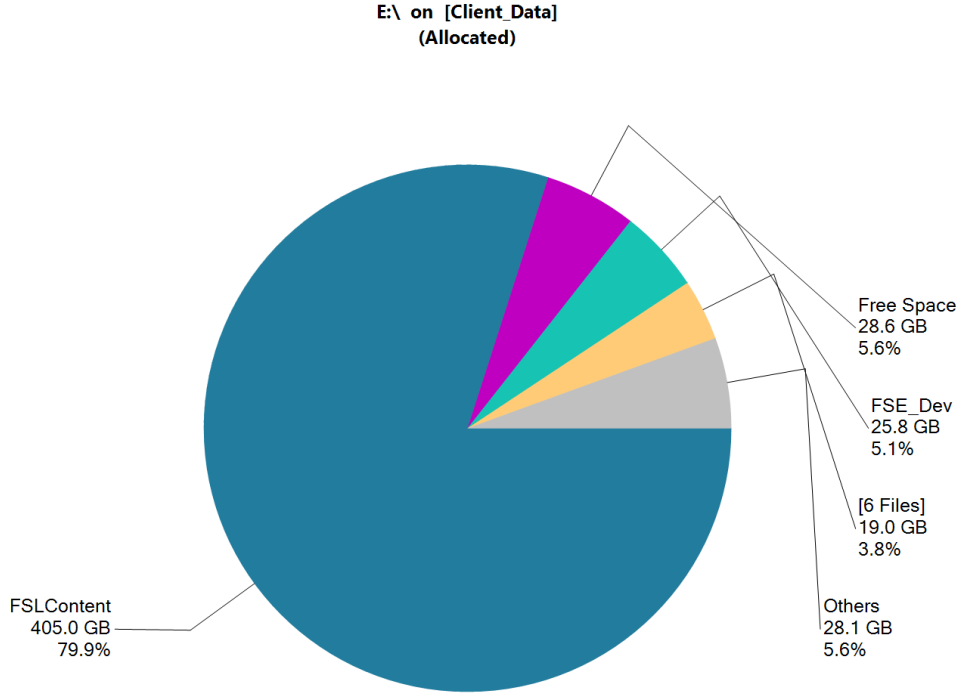

TreeSize Report, 12/4/2025 3:33 PM

v 9.3

E:\ on [Client_Data] - Filter: Name does not equal "~snapshot"

Drive: E:\ Size: 512.0 GB Used: 483.4 GB Free: 28.6 GB

This Folder: Size: 469.9 GB Allocated: 477.9 GB Percent of Drive: 93 % Files: 3,906,650 Folders: 67,819

E:\ - Folders Pie Chart

Name	Size	Allocated ▼	Files	Folders	Last Modified	Last Access
E:\ on [Client_Data]	469.9 GB	477.9 GB	3,906,650	67,819	12/4/2025	12/4/2025
FSLContent	398.2 GB	405.0 GB	3,270,791	5,460	12/4/2025	12/4/2025
FSE_Dev	25.6 GB	25.8 GB	170,286	28,237	10/16/2025	10/16/2025
_devteam	12.2 GB	12.3 GB	56,654	11,749	10/16/2025	10/16/2025
z_cfmodMaster	9.5 GB	9.5 GB	35,263	4,081	12/6/2024	12/6/2024
z_javaCode	1.2 GB	1.2 GB	9,028	3,323	6/25/2024	6/25/2024
z_jsMaster	762.6 MB	778.5 MB	10,085	2,058	11/21/2024	11/26/2024
salesteamportal	352.1 MB	368.4 MB	15,149	1,664	10/6/2025	10/6/2025
z_qryMaster	323.3 MB	332.9 MB	5,282	465	12/4/2024	12/4/2024
FSLibrary_COPY	259.7 MB	284.7 MB	16,279	1,580	12/5/2024	12/5/2024
z_appsMaster	228.3 MB	245.9 MB	11,584	2,186	12/5/2024	12/5/2024
Frostline	188.8 MB	191.0 MB	1,264	64	4/14/2023	4/14/2023
jenniefoodservice	153.7 MB	157.4 MB	2,134	146	12/4/2024	12/4/2024
LocalRestaurantWeek	96.9 MB	97.0 MB	99	5	3/2/2022	7/13/2022
DoleSoftServe - old	74.3 MB	75.0 MB	358	24	5/15/2023	5/15/2023
DoleSoftServe_prod03062023	74.3 MB	75.0 MB	357	24	3/6/2023	3/6/2023
FoothillFarms	23.1 MB	24.2 MB	621	76	8/15/2023	8/15/2023
precisionfoods	19.8 MB	21.2 MB	889	86	8/23/2024	8/23/2024
DoleSoftServe	19.2 MB	19.9 MB	384	24	10/14/2024	10/14/2024
michaelscookies	16.4 MB	16.6 MB	106	8	11/28/2023	11/28/2023
martinhouse	14.4 MB	15.3 MB	704	53	2/24/2023	2/24/2023
123.metadata	12.8 MB	13.0 MB	222	210	7/27/2022	7/27/2022